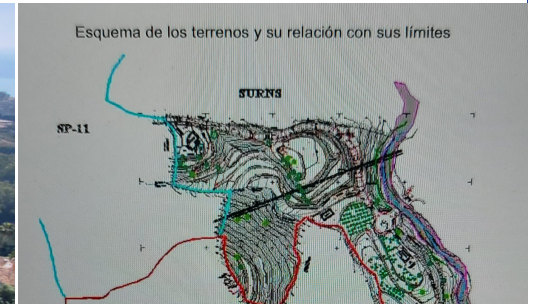

Terrain à vendre

Benalmadena Costa, Costa del Sol, Espagne

ID#: 154149

Description:

The orientation is, fundamentally, north, south and east and in any of these winds you can enjoy extraordinary views that go from the southern slope of the town to the sea. Given the orientation of the land, exposure to the sun is total over the entire area. In total, there is 15,591M2 of land on which a maximum of 195 homes can be built. Of these 15.591M2 are available to build 10,913M2 on which a total of 136 homes and/or a "Puebl...