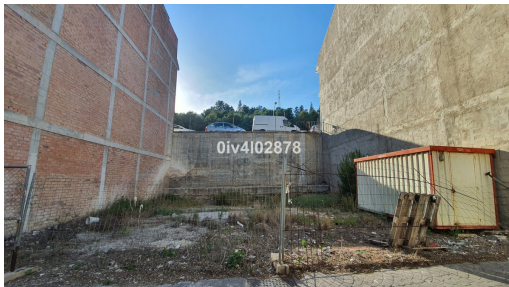

Terrain à vendre

Benalmadena Pueblo, Costa del Sol, Espagne

ID#: 157381

Description:

Urban plot of 216m² (composed of 2 neighbouring plots of 108m² each) located in Benalmadena Pueblo, great location, close to shops restaurants and everything the charming Pueblo has to offer. Large building allowance for apartments or townhouses given that the plot spans 2 streets at 2 different heights. Allowance of 1,1587m²/m²=250,28m² living build area plus garage of aprox 100m² (located on lower street level i.e ground floor on lower str...

• **Chambres:** 0 | • **Salles de bain:** 0 | • **Terrain:** 216 m² | • **Orientation:** Sud-Est | • **view_type:** Rue

Général: Proche des écoles, Proche des commerces, Proximité des transports

€270,000