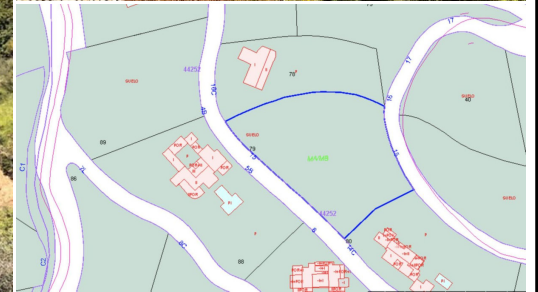

Terrain à vendre

Benahavís, Costa del Sol, Espagne

ID#: 196795

**Description:**

Very wide and large building plot located within the consolidated residential area of Monte Mayor Resort, Benahavis. The plot comprises 3807m<sup>2</sup> and has a build allowance of 12% (internal constructed) for a single dwelling. Sea and mountain views - south and east facing. The plot is sloping, but terrific value for the size and potential.

• **Chambres:** 0 | • **Salles de bain:** 0 | • **Terrain:** 3,807 m<sup>2</sup> | • **Orientation:** Sud | • **view\_type:** Montagne, Mer

**Général:** Sécurité 24/24

**€375,000**