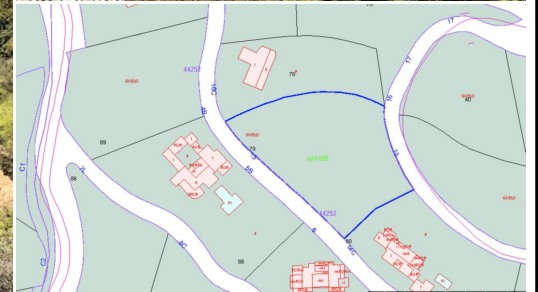

Terrain à vendre

Benahavís, Costa del Sol, Espagne

ID#: 196795

Description:

Very wide and large building plot located within the consolidated residential area of Monte Mayor Resort, Benahavis. The plot comprises 3807m² and has a build allowance of 12% (internal constructed) for a single dwelling. Sea and mountain views - south and east facing. The plot is sloping, but terrific value for the size and potential.

• **Chambres:** 0 | • **Salles de bain:** 0 | • **Terrain:** 3,807 m² | • **Orientation:** Sud | • **view_type:** Montagne, Mer

Général: Sécurité 24/24

€375,000