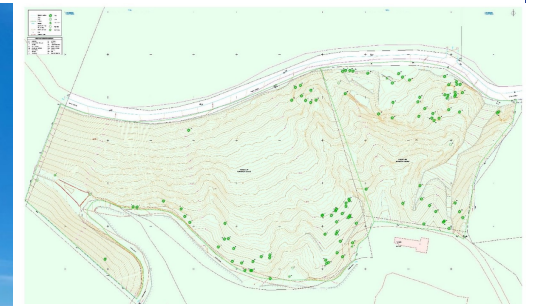

Terrain à vendre

Benahavís, Costa del Sol, Espagne

ID#: 204849

**Description:**

Undoubtedly one of the largest and most scenic residential plots available on the Costa del Sol - an extraordinary private estate of 34,506 m<sup>2</sup>, classified as rustic land, but with permission to build 1% above-ground habitable space, meaning that you could build the villa of your dreams in a 5\* location, with all the privacy and outdoor space you could ever want. This is an exceptional opportunity. Please contact us for viewings and further...

• **Chambres:** 0 | • **Salles de bain:** 0 | • **Terrain:** 34,506 m<sup>2</sup> | • **view\_type:** Montagne, Mer

**Général:** Sécurité 24/24

€2,950,000