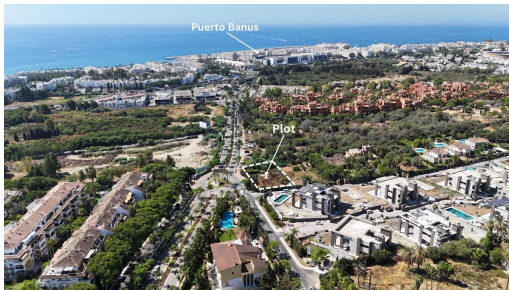

Terrain à vendre

Puerto Banús, Costa del Sol, Espagne

ID#: 207074

**Description:**

Atalaya de Rio Verde. Plot with Project and License. Walking distance to Puerto Banus. A great opportunity to buy a residential plot in the privileged location of Atalaya de Rio Verde, just next to the world famous port of Banus. A large home built over 746m2 including terraces and pool. The villa has been designed with a superb roof terrace of 88m2 for long lazy evenings of enjoyment under the Mediterranean skies. The roof terrace is acces...

• **Chambres:** 0 | • **Salles de bain:** 0 | • **Construit:** 746 m<sup>2</sup> | • **Orientation:** Sud | • **view\_type:** Jardin, Urbain

**Général:** Climatisation, Près du port, Près de la mer, Proche de la ville, Froid A/C, Terrasse couverte, Jardin (Privée), Chaud A/C, Ascenseur, Parking couvert, Parking plus d'un, Parking privé, Piscine privée, Terrasse privée, Solarium, Chauffage au sol