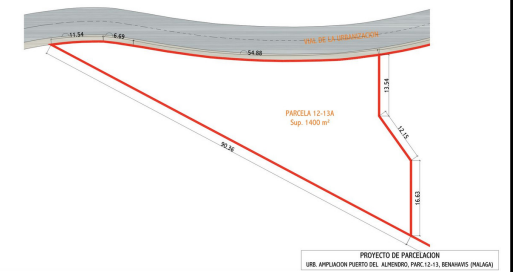

Terrain à vendre

Benahavís, Costa del Sol, Espagne

ID#: 207742

Description:

Location: Benahavis, Puerto Del Almendro, gated community - La Resina with sea views and license to build in place Spacious plot located in a privileged position, ideal for those seeking the best of both worlds: peace, tranquility, and panoramic views of the surrounding landscape, along with sea views, yet very close to all amenities. The proximity to San Pedro and Puerto Banús ensures easy and quick access to a wide range of services, shops...

- **Chambres:** 0 | • **Salles de bain:** 0 | • **Construit:** 544 m² |

€749,000