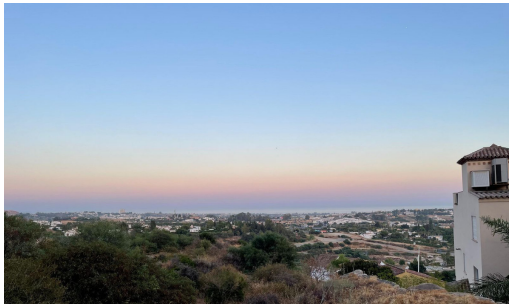

Terrain à vendre

Benahavís, Costa del Sol, Espagne

ID#: 207742

Description:

Location: Benahavis, Puerto Del Almendro, gated community - La Resina with sea views and license to build in place Spacious plot located in a privileged position, ideal for those seeking the best of both worlds: peace, tranquility, and panoramic views of the surrounding landscape, along with sea views, yet very close to all amenities. The proximity to San Pedro and Puerto Banús ensures easy and quick access to a wide range of services, shops...