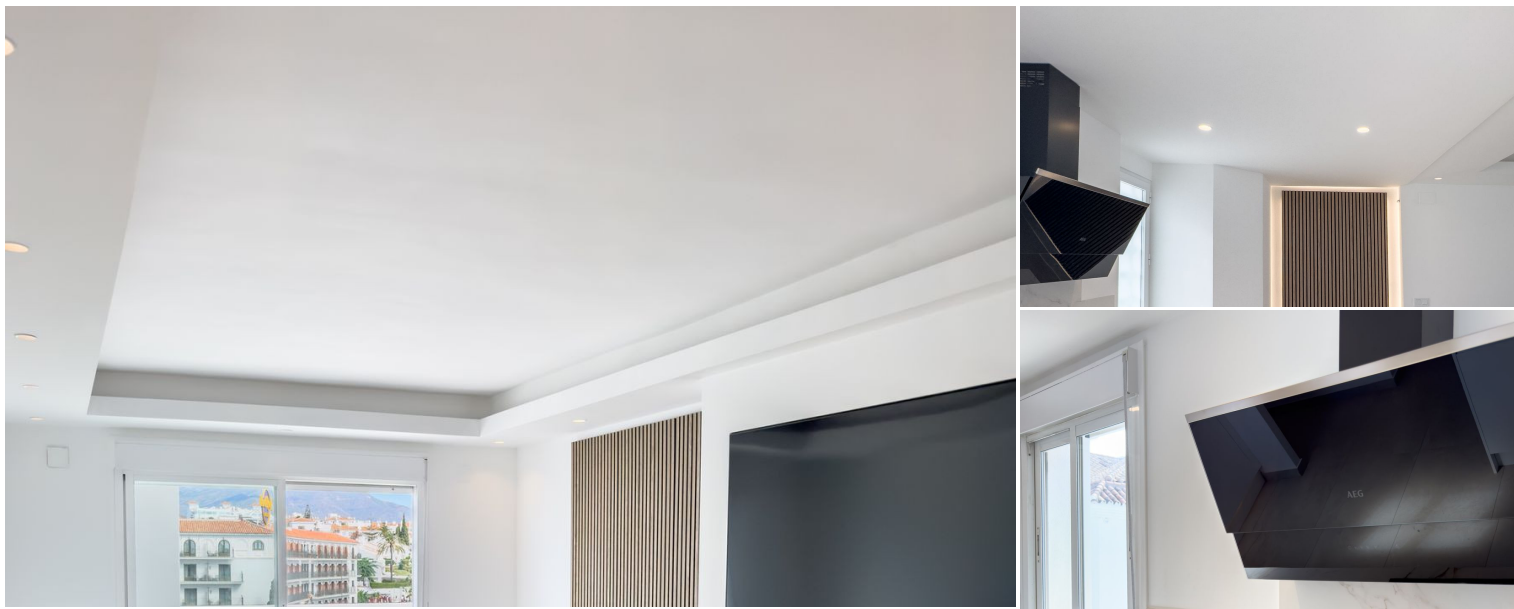

Puerto Banús, Costa del Sol, Espagne

ID#: 210817

**Description:**

Spectacular Renovated Penthouse in Puerto Banús. Due to its location in Medina Garden, this penthouse is an excellent investment for use as a vacation rental or as a second home. This penthouse has been exquisitely renovated with numerous details. It consists of a spacious living room with an open kitchen to maximize space and create a sense of openness. There is a hallway leading to the two bedrooms, one of which is the master bedroom with ...

• **Chambres:** 2 | • **Salles de bain:** 2 | • **Construit:** 120 m² | • **Terrasse:** 60 m² | • **Orientation:** Nord, Nord-Ouest, Ouest | • **view_type:** Montagne, Panoramique, Rue, Urbain

Général: Climatisation, Près de la mer, Proche des commerces, Etat excellent, Feu ouvert, Garde-robes encastrées, Cuisine entièrement équipée, Meublé, Jardin (Commun), Complexe fermé, Ascenseur, Proximité des transports, Parking souterrain, Piscine communautaire, Port, Terrasse privée,