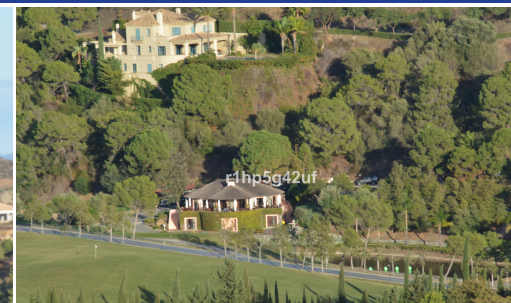

Plot for sale

Benahavís, Costa del Sol, Spain

ID#: 148955

Description:

Beautiful 4.196 m2 plot for sale in the exclusive Marbella Club Golf Resort and Equestrian Center. The plot's building allowance is about 10.6% meaning nearly 450 m2 in up to two floors plus terraces and basement (most likely with views due to the slope). This complex is an absolute retreat, quiet, secure and surrounded by nature and golf just a few minutes drive from Guadalmina, Benahavis, Puerto Banus, San Pedro and a wide variety of golf c...

• **Bedrooms:** 0 | • **Bathrooms:** 0 | • **Plot:** 4,195 m² | • **Orientation:** Northwest, West | • **View type:** Countryside, Courtyard, Garden, Golf, Lake, Mountain, Panoramic

General: Bar, Close to golf, Condition Excellent, Condition Good, Furnished (No), Gated Complex, Parking private, Restaurant On Site, Security 24/24, Suburban