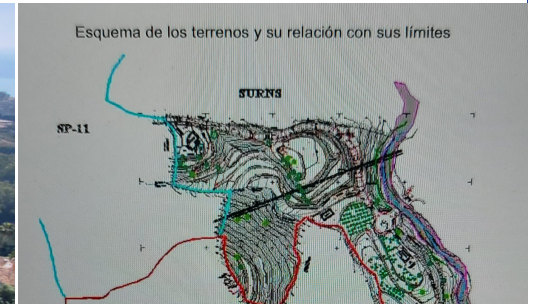

Plot for sale

Benalmadena Costa, Costa del Sol, Spain

ID#: 154149

Description:

The orientation is, fundamentally, north, south and east and in any of these winds you can enjoy extraordinary views that go from the southern slope of the town to the sea. Given the orientation of the land, exposure to the sun is total over the entire area. In total, there is 15,591M2 of land on which a maximum of 195 homes can be built. Of these 15.591M2 are available to build 10,913M2 on which a total of 136 homes and/or a "Puebl...