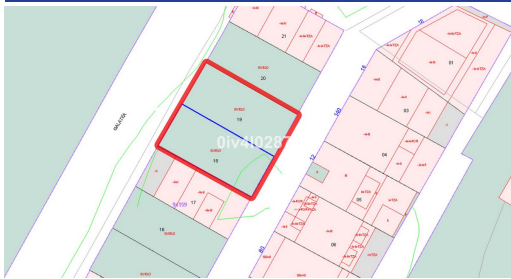

Plot for sale

Benalmadena Pueblo, Costa del Sol, Spain

ID#: 157381

Description:

Urban plot of 216m² (composed of 2 neighbouring plots of 108m² each) located in Benalmadena Pueblo, great location, close to shops restaurants and everything the charming Pueblo has to offer. Large building allowance for apartments or townhouses given that the plot spans 2 streets at 2 different heights. Allowance of 1,1587m²/m²=250,28m² living build area plus garage of aprox 100m² (located on lower street level i.e ground floor on lower str...

• **Bedrooms:** 0 | • **Bathrooms:** 0 | • **Plot:** 216 m² | • **Orientation:** Southeast | • **View type:** Street

General: Close To Schools, Close to shops, Near transport

€270,000