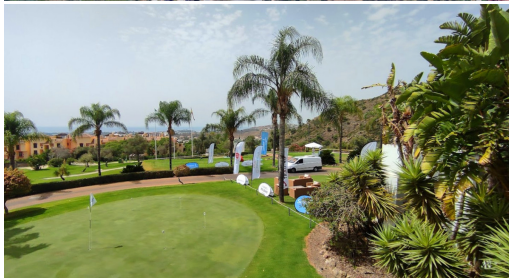

Plot for sale

Benahavís, Costa del Sol, Spain

ID#: 159060

**Description:**

Residential urban land with panoramic sea views in a gated community with 24 hour security. Typologies: Multi-family and single-family (Multi-floor apartments, independent villas, townhouses, semi-detached)