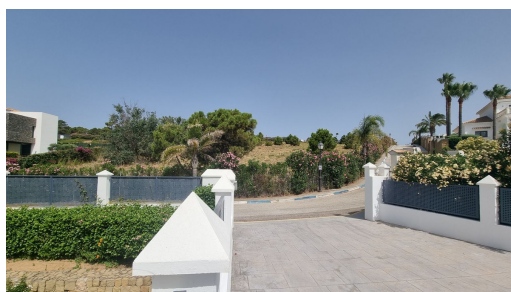

Plot for sale

Manilva, Costa del Sol, Spain

ID#: 167083

Description:

Build Your Dream Villa with Stunning Sea Views! Imagine waking up to breathtaking sunsets and the sound of waves lapping at the shore. This southwest facing building plot offers an idyllic setting between the charming town of Estepona and the prestigious Puerto Sotogrande. Enjoy a leisurely stroll to the beach in just 15 minutes or take a quick 3-minute drive for a refreshing dip in the Mediterranean Sea. Location, Location, Location! Minute...

• **Bedrooms:** 0 | • **Bathrooms:** 0 | • **Plot:** 1,869 m² | • **Orientation:** Southwest | • **View type:** Mountain, Panoramic, Sea

General: Close To Schools

€747,600