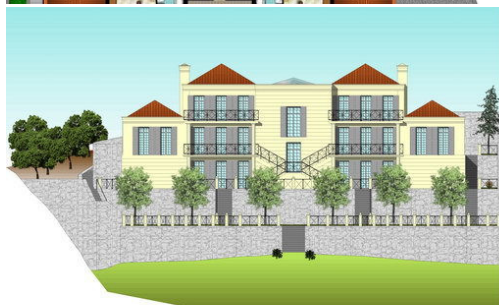

Plot for sale

El Rosario, Costa del Sol, Spain

ID#: 186789

Description:

Plot of 1000m2 allowed to build 400m2 due to a building ratio of 33%. The green area belongs to the community and is not part of the plot. Adjacent to green area. With sea views. BASIC DATA OF THE PLOT: • Surface area: 1,385 m² • Facade: 40.21 m • Access from the street: Descending • Type: Urban • Slope: Moderate • Building ratio: SERVICES AND EQUIPMENT AT THE PLOT: • Water • Electricity • Telephone • Mobile phone coverage...

• **Bedrooms:** 0 | • **Bathrooms:** 0 | • **Plot:** 1,385 m² | • **Orientation:** Northeast | • **View type:** Forest, Mountain, Sea

General: Close To Forest, Close To Schools, Close To Sea, Electricity, Near transport, Telephone