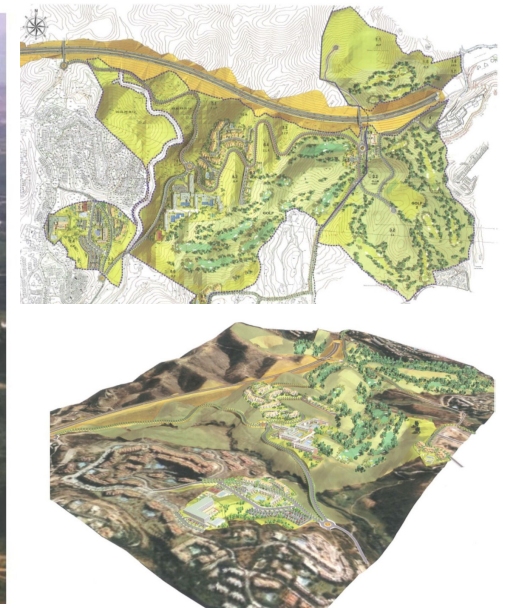

Plot for sale

Las Chapas, Costa del Sol, Spain

ID#: 188627

Description:

This sector has a total area of 710,458 m², of which 21,458 m² corresponds to this farm. It represents 3.02% of rights and obligations. The sector has a buildable area of 57,234.29 m² for Free Income Housing IN LOW DENSITY, 380 houses in Poblado Mediterráneo and 11 isolated houses. Buildable area of 40,362 m² for Hotels. 3,000 m² Economic Activities Golf Club and Commercial Area Which makes a total of 100,596.29 m² of surface area...

• **Bedrooms:** 0 | • **Bathrooms:** 0 | • **Plot:** 21,458 m² | • **Orientation:** South, Southeast, Southwest | • **View type:** Golf, Mountain, Panoramic, Sea

€2,146,000