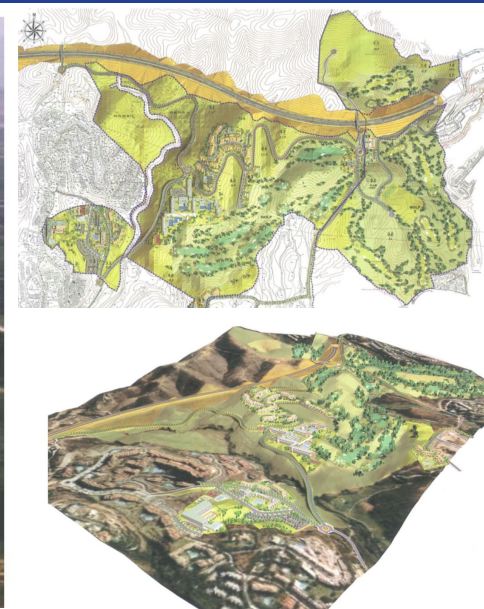

Plot for sale

Las Chapas, Costa del Sol, Spain

ID#: 188627

Description:

This sector has a total area of 710,458 m², of which 21,458 m² corresponds to this farm. It represents 3.02% of rights and obligations. The sector has a buildable area of 57,234.29 m² for Free Income Housing IN LOW DENSITY, 380 houses in Poblado Mediterráneo and 11 isolated houses. Buildable area of 40,362 m² for Hotels. 3,000 m² Economic Activities Golf Club and Commercial Area Which makes a total of 100,596.29 m² of surface area...

• **Bedrooms:** 0 | • **Bathrooms:** 0 | • **Plot:** 21,458 m² | • **Orientation:** South, Southeast, Southwest | • **View type:** Golf, Mountain, Panoramic, Sea

€2,146,000