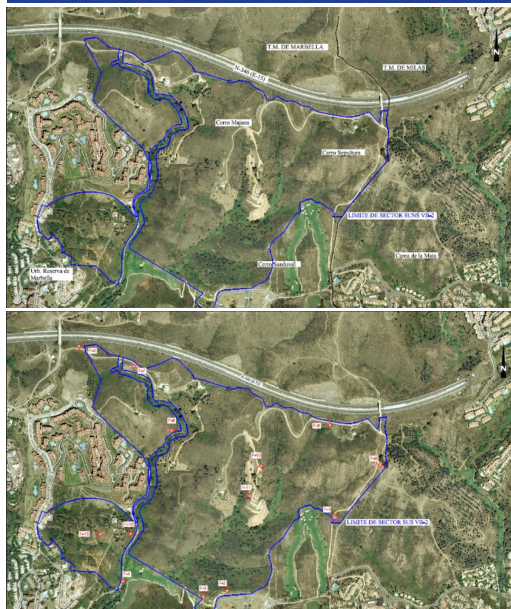

Plot for sale

Las Chapas, Costa del Sol, Spain

ID#: 188627

Description:

This sector has a total area of 710,458 m², of which 21,458 m² corresponds to this farm. It represents 3.02% of rights and obligations. The sector has a buildable area of 57,234.29 m² for Free Income Housing IN LOW DENSITY, 380 houses in Poblado Mediterráneo and 11 isolated houses. Buildable area of 40,362 m² for Hotels. 3,000 m² Economic Activities Golf Club and Commercial Area Which makes a total of 100,596.29 m² of surface area...

• **Bedrooms:** 0 | • **Bathrooms:** 0 | • **Plot:** 21,458 m² | • **Orientation:** South, Southeast, Southwest | • **View type:** Golf, Mountain, Panoramic, Sea

€2,146,000