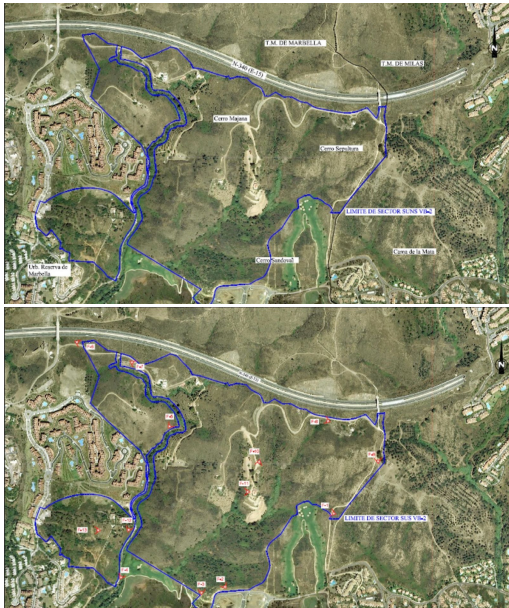

Plot for sale

Las Chapas, Costa del Sol, Spain

ID#: 188627

Description:

This sector has a total area of 710,458 m², of which 21,458 m² corresponds to this farm. It represents 3.02% of rights and obligations. The sector has a buildable area of 57,234.29 m² for Free Income Housing IN LOW DENSITY, 380 houses in Poblado Mediterráneo and 11 isolated houses. Buildable area of 40,362 m² for Hotels. 3,000 m² Economic Activities Golf Club and Commercial Area Which makes a total of 100,596.29 m² of surface area...

• **Bedrooms:** 0 | • **Bathrooms:** 0 | • **Plot:** 21,458 m² | • **Orientation:** South, Southeast, Southwest | • **View type:** Golf, Mountain, Panoramic, Sea

€2,146,000