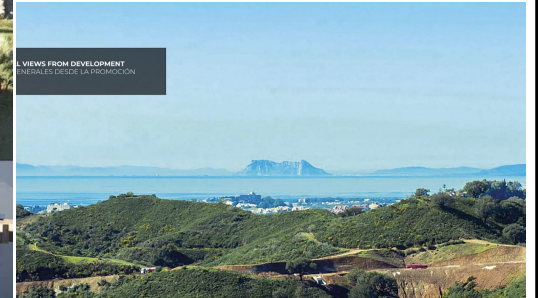

Plot for sale

Benahavís, Costa del Sol, Spain

ID#: 191224

**Description:**

Super west facing plot within the area of El Real de la Quinta. This plot is flat and is ready for an architect to come and design a dream home. Overlooking what will be the golf course of this luxurious new area in Benahavís, the villa that is built here will have stunning views and will be able to access incredible facilities. Real de La Quinta Residential Country Club Resort® is an enchanting 200 hectare residential resort, seamlessly int...