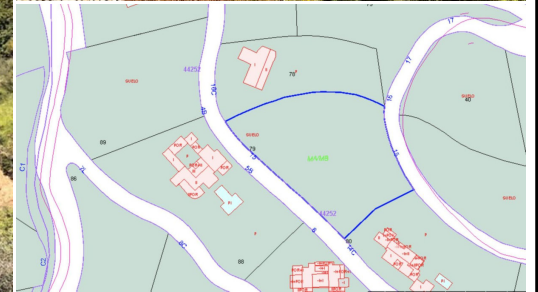

Plot for sale

Benahavís, Costa del Sol, Spain

ID#: 196795

Description:

Very wide and large building plot located within the consolidated residential area of Monte Mayor Resort, Benahavis. The plot comprises 3807m2 and has a build allowance of 12% (internal constructed) for a single dwelling. Sea and mountain views - south and east facing. The plot is sloping, but terrific value for the size and potential.

• **Bedrooms:** 0 | • **Bathrooms:** 0 | • **Plot:** 3,807 m² | • **Orientation:** South | • **View type:** Mountain, Sea

General: Security 24/24

€375,000