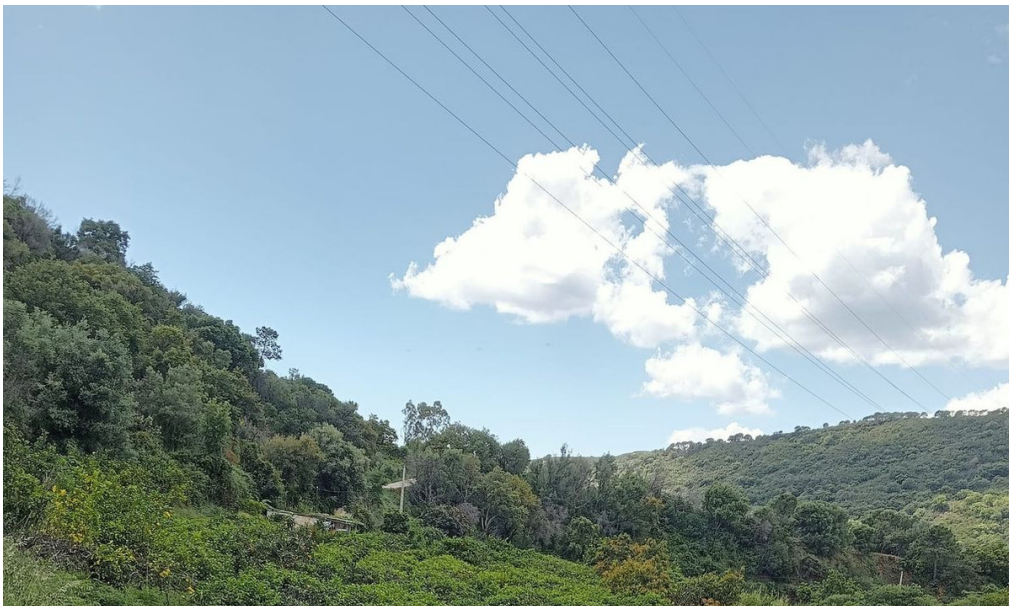

**Estepona, Costa del Sol, Spain**

ID#: 204426

**Description:**

A unique 1-hectare plot located in the picturesque mountains above Estepona, by the El Padron River. This is the perfect place for those dreaming of tranquility and seclusion amidst nature. Usage Possibilities: - Construction of a private residence with stunning views of the mountains and river. - Creation of a tourist complex: agritourism, eco-hotel, or glamping. - Agricultural cultivation or creation of a vineyard. - Establishment of an equ...

• **Bedrooms:** 0 | • **Bathrooms:** 0 | • **Build:** 10,000 m<sup>2</sup> | • **Orientation:** South, Southwest | • **View type:** Forest, Mountain, Panoramic

**General:** Close To Forest

**€369,000**