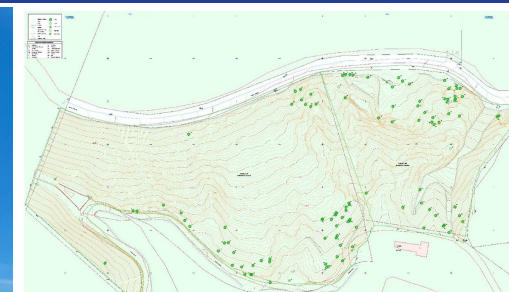

Plot for sale

Benahavís, Costa del Sol, Spain

ID#: 204849

Description:

Undoubtedly one of the largest and most scenic residential plots available on the Costa del Sol - an extraordinary private estate of 34,506 m², classified as rustic land, but with permission to build 1% above-ground habitable space, meaning that you could build the villa of your dreams in a 5* location, with all the privacy and outdoor space you could ever want. This is an exceptional opportunity. Please contact us for viewings and further...

• **Bedrooms:** 0 | • **Bathrooms:** 0 | • **Plot:** 34,506 m² | • **View type:** Mountain, Sea

General: Security 24/24

€2,950,000