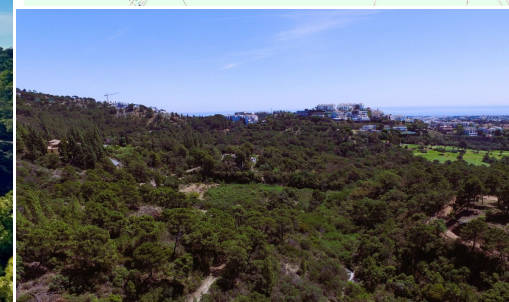

Plot for sale

Benahavís, Costa del Sol, Spain

ID#: 204849

Description:

Undoubtedly one of the largest and most scenic residential plots available on the Costa del Sol - an extraordinary private estate of 34,506 m², classified as rustic land, but with permission to build 1% above-ground habitable space, meaning that you could build the villa of your dreams in a 5* location, with all the privacy and outdoor space you could ever want. This is an exceptional opportunity. Please contact us for viewings and further...

• **Bedrooms:** 0 | • **Bathrooms:** 0 | • **Plot:** 34,506 m² | • **View type:** Mountain, Sea

General: Security 24/24

€2,950,000