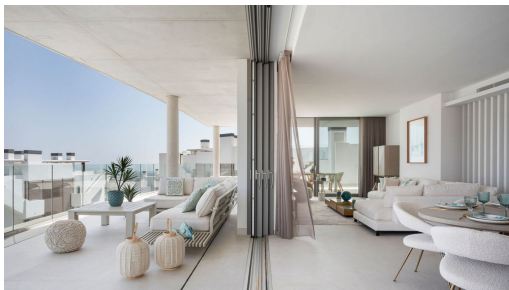

Penthouse for sale

Benahavís, Costa del Sol, Spain

ID#: 206719

Description:

Penthouse Skyline is located within the prestigious Real de la Quinta Residential Country Club Resort in Benahavís. This unique Penthouse is perfectly aligned with a south-facing orientation. It has great panoramic views of the lake, La Concha - mountain, golf course, town, and sea, encapsulated in 187 sqm of living space with a sprawling 163 sqm terrace. Designed with sophistication in mind, this penthouse features four spacious bedrooms (...)

• **Bedrooms:** 4 | • **Bathrooms:** 4 | • **Build:** 187 m² | • **Terrace:** 163 m² | • **Orientation:** South | • **View type:** Golf, Lake, Mountain, Panoramic, Pool, Sea

General: Alarm system, Close To Schools, Condition Excellent, Covered terrace, Electric Blinds, Fitted Wardrobes, Fully equipped kitchen, Furnished, Garden (Shared), Kitchen Partially Fitted, Lift, Parking private, Pool Private, Private terrace, Security 24/24