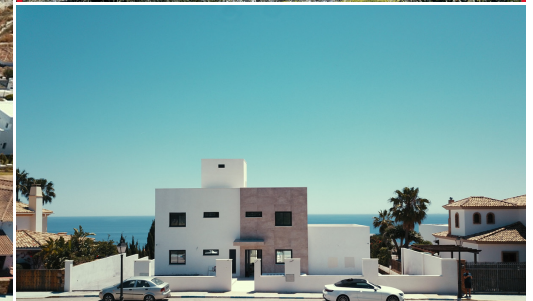

Plot for sale

Manilva, Costa del Sol, Spain

ID#: 206856

**Description:**

Sold as a Package Only (Price Not Negotiable) This exceptional offering includes the land (plots) itself and a complete development package. The package price is firm and includes the following: Plots Topographic plan Geotechnical studies Proyecto basico for the showhouse Building license for the showhouse (expected by year-end) Please note: Construction of the showhouse will commence upon obtaining the building license. Once the license is...