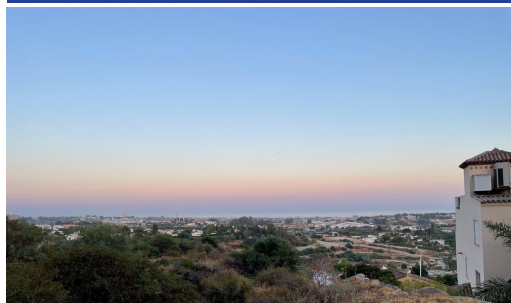

Plot for sale

Benahavís, Costa del Sol, Spain

ID#: 207742

Description:

Location: Benahavis, Puerto Del Almendro, gated community - La Resina with sea views and license to build in place Spacious plot located in a privileged position, ideal for those seeking the best of both worlds: peace, tranquility, and panoramic views of the surrounding landscape, along with sea views, yet very close to all amenities. The proximity to San Pedro and Puerto Banús ensures easy and quick access to a wide range of services, shops...