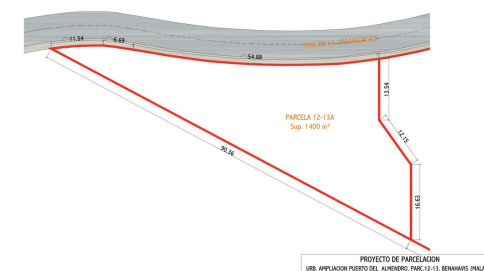

Plot for sale

Benahavís, Costa del Sol, Spain

ID#: 207742

Description:

Location: Benahavis, Puerto Del Almendro, gated community - La Resina with sea views and license to build in place Spacious plot located in a privileged position, ideal for those seeking the best of both worlds: peace, tranquility, and panoramic views of the surrounding landscape, along with sea views, yet very close to all amenities. The proximity to San Pedro and Puerto Banús ensures easy and quick access to a wide range of services, shops...