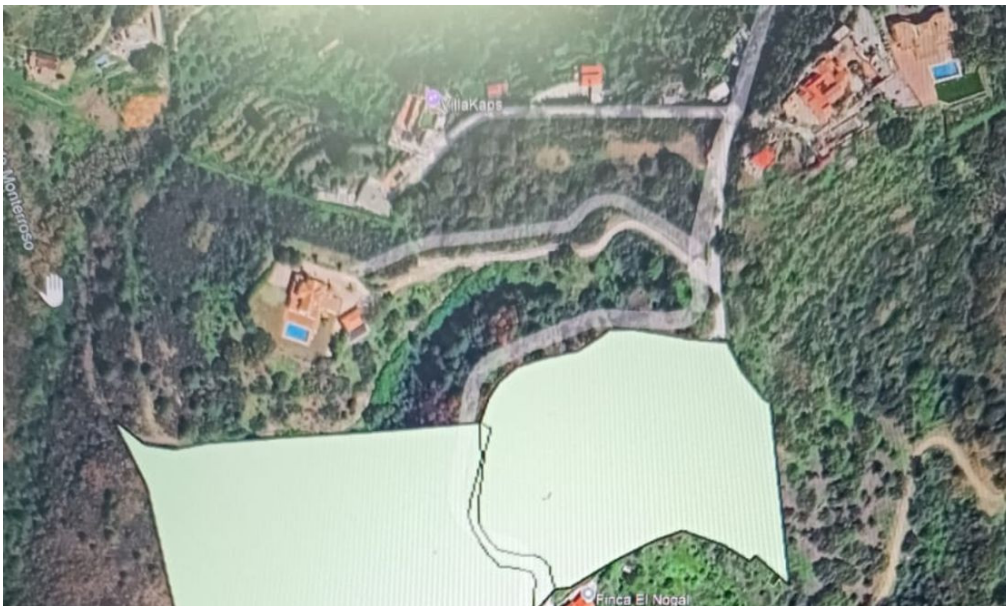

**Estepona, Costa del Sol, Spain**

ID#: 212636

**Description:**

Land, Estepona, Costa del Sol. Garden/Plot 75088 m<sup>2</sup>. Setting : Close To Town, Close To Forest. Views : Mountain, Country, Forest.

• **Bedrooms:** 0 | • **Bathrooms:** 0 | • **Plot:** 75,088 m<sup>2</sup> | • **View type:** Countryside, Forest, Mountain

**General:** Close To Forest

**€1,300,000**