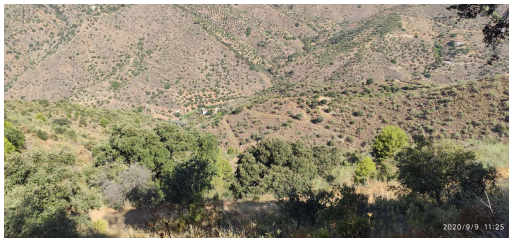

Grond te koop

Monda, Costa del Sol, Spanje

ID#: 151815

**Beschrijving:**

2942-V For sale rustic plot of 6.000m<sup>2</sup> with fruit trees ( almond trees, olive trees and fig tree), with a project to build a warehouse of 50m<sup>2</sup>, water and electricity can be connected near the plot and it's located in the Esquívelas area and also near the village. Properties and services of our agency: At our agency we have many properties like this plot, adapting our researches to the needs of each of our clients. A wide catalog of pr...