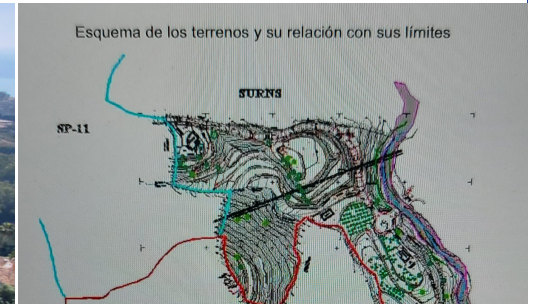

Grond te koop

Benalmadena Costa, Costa del Sol, Spanje

ID#: 154149

Beschrijving:

The orientation is, fundamentally, north, south and east and in any of these winds you can enjoy extraordinary views that go from the southern slope of the town to the sea. Given the orientation of the land, exposure to the sun is total over the entire area. In total, there is 15,591M2 of land on which a maximum of 195 homes can be built. Of these 15.591M2 are available to build 10,913M2 on which a total of 136 homes and/or a "Puebl...