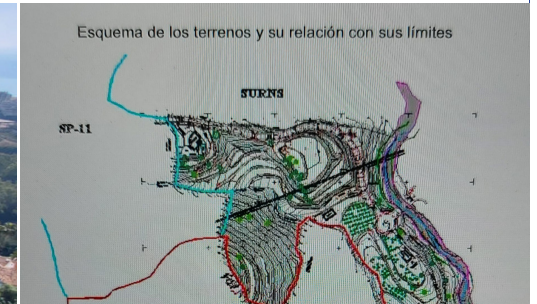

Grond te koop

Benalmadena Costa, Costa del Sol, Spanje

ID#: 154149

Beschrijving:

The orientation is, fundamentally, north, south and east and in any of these winds you can enjoy extraordinary views that go from the southern slope of the town to the sea. Given the orientation of the land, exposure to the sun is total over the entire area. In total, there is 15,591M2 of land on which a maximum of 195 homes can be built. Of these 15.591M2 are available to build 10,913M2 on which a total of 136 homes and/or a "Puebl...