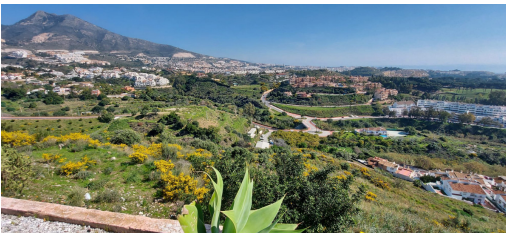

Grond te koop

Benalmadena Costa, Costa del Sol, Spanje

ID#: 154149

Beschrijving:

The orientation is, fundamentally, north, south and east and in any of these winds you can enjoy extraordinary views that go from the southern slope of the town to the sea. Given the orientation of the land, exposure to the sun is total over the entire area. In total, there is 15,591M2 of land on which a maximum of 195 homes can be built. Of these 15.591M2 are available to build 10,913M2 on which a total of 136 homes and/or a "Puebl...