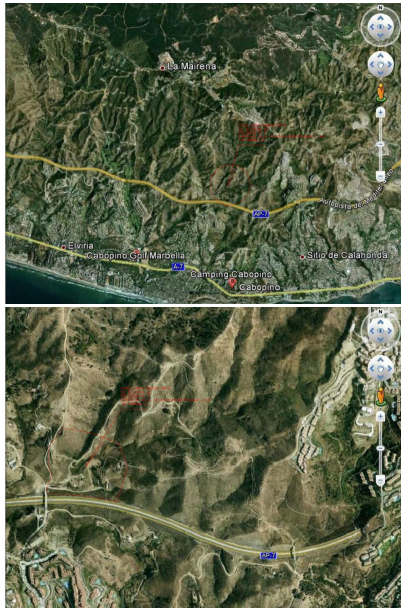

Grond te koop

Las Chapas, Costa del Sol, Spanje

ID#: 188621

**Beschrijving:**

Our RUSTIC PROPERTY known as CORTIJO LA GAMERA. LOCATED IN LA CHAPAS, MUNICIPAL TERM OF MARBELLA (MÁLAGA). THE PROPERTY IS RUSTIC AND CONSISTS OF A SURFACE TOTAL OF 91,078.60 m<sup>2</sup>, BEFORE IT WAS FORMED BY PLOTS N<sup>o</sup> 41-42-43 of ESTATE N<sup>o</sup> 15 of MARBELLA, Today after the DIGITALIZATION of the cadastre, PLOTS N<sup>o</sup> 41a-42-43-44-45-58-59-60-62-64 belong to us of the ESTATE N<sup>o</sup>9 of MARBELLA. In these new plots there are errors in the boundaries and ...

• Slaapkamers: 0 | • Badkamers: 0 | • Grond: 91,078 m<sup>2</sup> | • Oriëntatie: Zuid, Zuidoost, Zuidwest |

€7,286,000