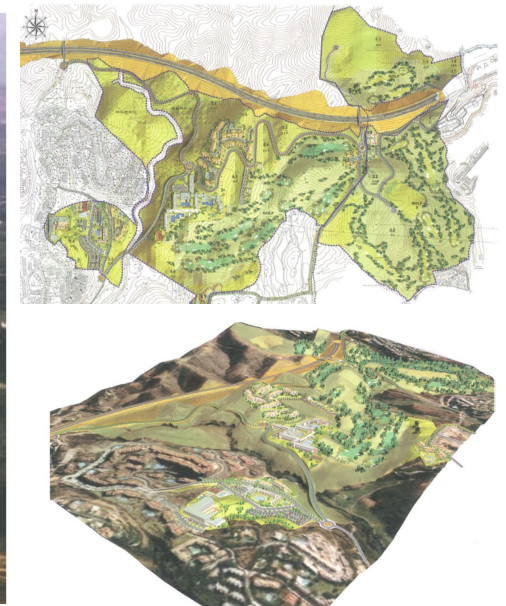

Grond te koop

Las Chapas, Costa del Sol, Spanje

ID#: 188627

Beschrijving:

This sector has a total area of 710,458 m², of which 21,458 m² corresponds to this farm. It represents 3.02% of rights and obligations. The sector has a buildable area of 57,234.29 m² for Free Income Housing IN LOW DENSITY, 380 houses in Poblado Mediterráneo and 11 isolated houses. Buildable area of 40,362 m² for Hotels. 3,000 m² Economic Activities Golf Club and Commercial Area Which makes a total of 100,596.29 m² of surface area...

• **Slaapkamers:** 0 | • **Badkamers:** 0 | • **Grond:** 21,458 m² | • **Oriëntatie:** Zuid, Zuidoost, Zuidwest | • **view_type:** Golf, Bergen, Panoramisch, Zee

€2,146,000