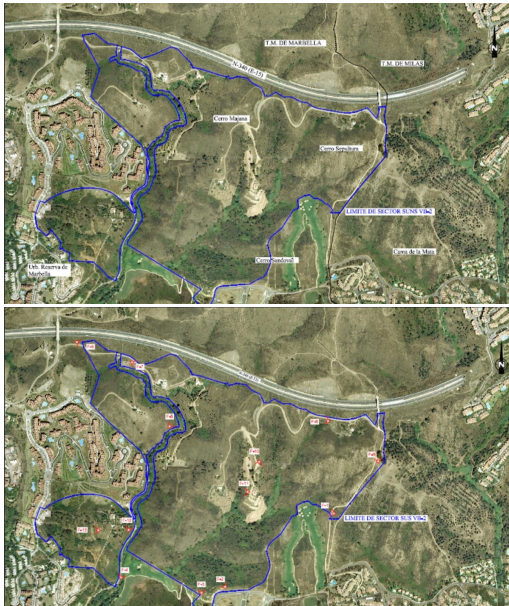

Grond te koop

Las Chapas, Costa del Sol, Spanje

ID#: 188627

Beschrijving:

This sector has a total area of 710,458 m², of which 21,458 m² corresponds to this farm. It represents 3.02% of rights and obligations. The sector has a buildable area of 57,234.29 m² for Free Income Housing IN LOW DENSITY, 380 houses in Poblado Mediterráneo and 11 isolated houses. Buildable area of 40,362 m² for Hotels. 3,000 m² Economic Activities Golf Club and Commercial Area Which makes a total of 100,596.29 m² of surface area...

• **Slaapkamers:** 0 | • **Badkamers:** 0 | • **Grond:** 21,458 m² | • **Oriëntatie:** Zuid, Zuidoost, Zuidwest | • **view_type:** Golf, Bergen, Panoramisch, Zee

€2,146,000