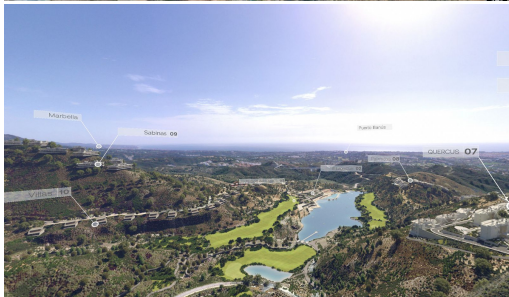

Grond te koop

Benahavís, Costa del Sol, Spanje

ID#: 191224

Beschrijving:

Super west facing plot within the area of El Real de la Quinta. This plot is flat and is ready for an architect to come and design a dream home. Overlooking what will be the golf course of this luxurious new area in Benahavis, the villa that is built here will have stunning views and will be able to access incredible facilities. Real de La Quinta Residential Country Club Resort® is an enchanting 200 hectare residential resort, seamlessly int...