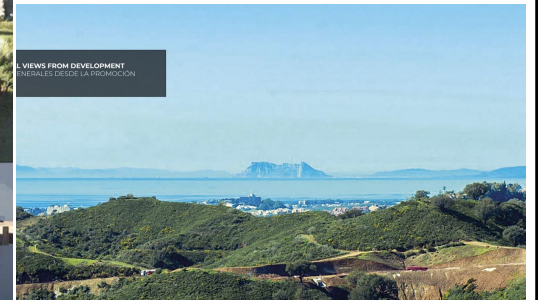

Grond te koop

Benahavís, Costa del Sol, Spanje

ID#: 191224

Beschrijving:

Super west facing plot within the area of El Real de la Quinta. This plot is flat and is ready for an architect to come and design a dream home. Overlooking what will be the golf course of this luxurious new area in Benahavis, the villa that is built here will have stunning views and will be able to access incredible facilities. Real de La Quinta Residential Country Club Resort® is an enchanting 200 hectare residential resort, seamlessly int...