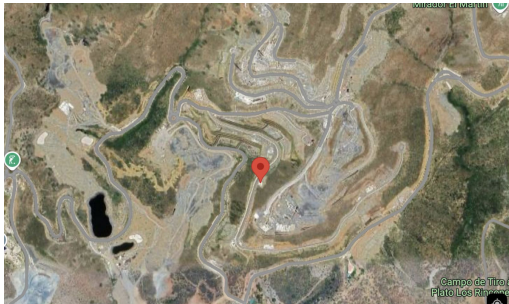

Grond te koop

Benahavís, Costa del Sol, Spanje

ID#: 191224

Beschrijving:

Super west facing plot within the area of El Real de la Quinta. This plot is flat and is ready for an architect to come and design a dream home. Overlooking what will be the golf course of this luxurious new area in Benahavis, the villa that is built here will have stunning views and will be able to access incredible facilities. Real de La Quinta Residential Country Club Resort® is an enchanting 200 hectare residential resort, seamlessly int...