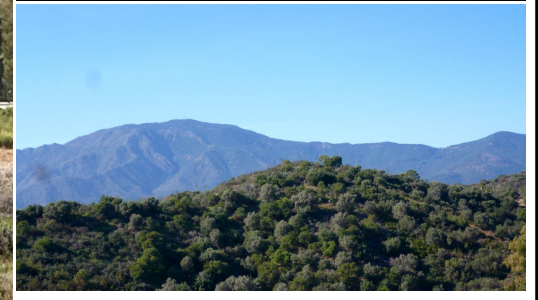

Grond te koop

New Golden Mile, Costa del Sol, Spanje

ID#: 192549

**Beschrijving:**

LARGE PLOT FOR LUXURY VILLA Double Plot: 2,333m<sup>2</sup> Max Build: 500m<sup>2</sup> plus basement and porches Large elevated plot with unobstructed panoramic, south-western sea view to Gibraltar and Morocco and mountains. Close to beach (2km), great restaurants, supermarkets, hospital, schools etc. La Panera on the New Golden Mile between San Pedro and Estepona is a beautiful and peaceful area, only 10 to 12 minutes from Puerto Banus. High quality urbanisat...