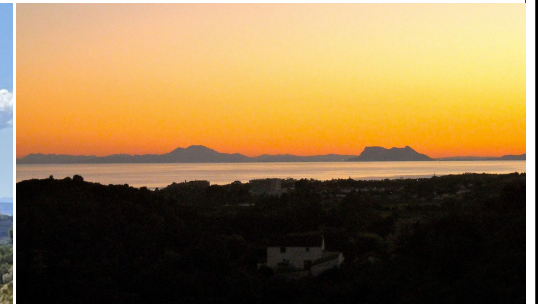

Grond te koop

New Golden Mile, Costa del Sol, Spanje

ID#: 192549

**Beschrijving:**

LARGE PLOT FOR LUXURY VILLA Double Plot: 2,333m<sup>2</sup> Max Build: 500m<sup>2</sup> plus basement and porches Large elevated plot with unobstructed panoramic, south-western sea view to Gibraltar and Morocco and mountains. Close to beach (2km), great restaurants, supermarkets, hospital, schools etc. La Panera on the New Golden Mile between San Pedro and Estepona is a beautiful and peaceful area, only 10 to 12 minutes from Puerto Banus. High quality urbanisat...