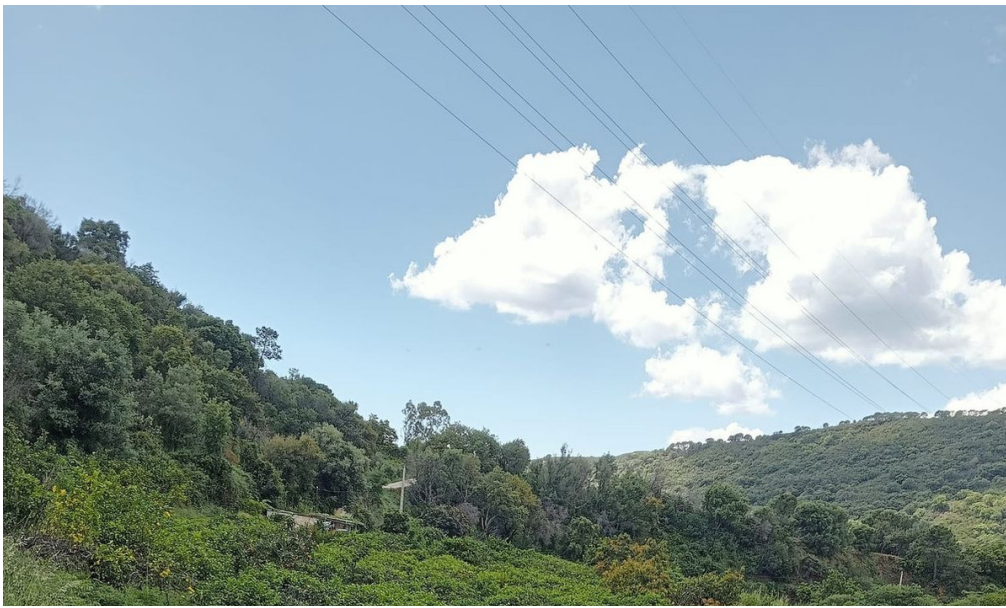

Estepona, Costa del Sol, Spanje

ID#: 204426

**Beschrijving:**

A unique 1-hectare plot located in the picturesque mountains above Estepona, by the El Padron River. This is the perfect place for those dreaming of tranquility and seclusion amidst nature. Usage Possibilities: - Construction of a private residence with stunning views of the mountains and river. - Creation of a tourist complex: agritourism, eco-hotel, or glamping. - Agricultural cultivation or creation of a vineyard. - Establishment of an equ...

• **Slaapkamers:** 0 | • **Badkamers:** 0 | • **Bebouwd:** 10,000 m² | • **Oriëntatie:** Zuid, Zuidwest | • **view_type:** Bos, Bergen, Panoramisch

Algemeen: Dichtbij bos

€369,000