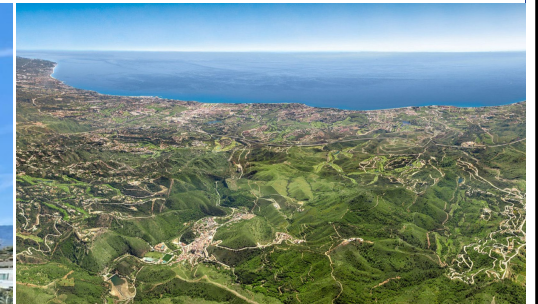

Grond te koop

Benahavís, Costa del Sol, Spanje

ID#: 204641

Beschrijving:

La Heredia Phase 2 Now for Sale: Prime Plot for 83 Townhouses in Benahavis. Ideal opportunity for developers seeking to invest in one of the last growth areas in the Golden Triangle. Presenting a prime development opportunity in the highly coveted area of La Heredia, Benahavis. This expansive plot of 52,916 m2 is perfectly suited for the construction of 83 stylish townhouses, designed to meet the growing demand for luxury living in this e...