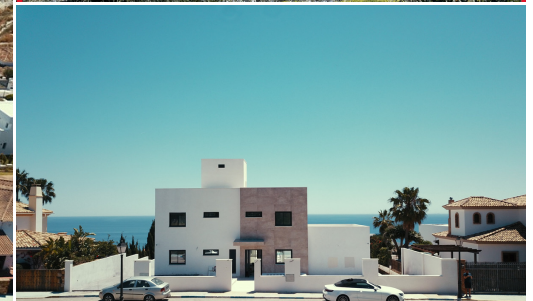

Grond te koop

Manilva, Costa del Sol, Spanje

ID#: 206856

Beschrijving:

Sold as a Package Only (Price Not Negotiable) This exceptional offering includes the land (plots) itself and a complete development package. The package price is firm and includes the following: Plots Topographic plan Geotechnical studies Proyecto basico for the showhouse Building license for the showhouse (expected by year-end) Please note: Construction of the showhouse will commence upon obtaining the building license. Once the license is...