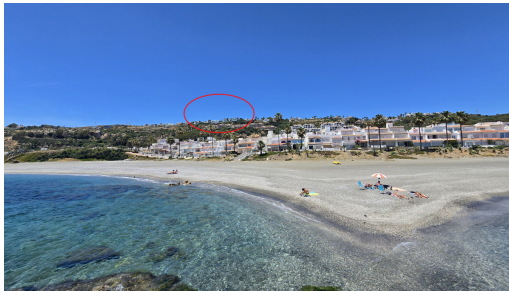

Grond te koop

Manilva, Costa del Sol, Spanje

ID#: 206856

Beschrijving:

Sold as a Package Only (Price Not Negotiable) This exceptional offering includes the land (plots) itself and a complete development package. The package price is firm and includes the following: Plots Topographic plan Geotechnical studies Proyecto basico for the showhouse Building license for the showhouse (expected by year-end) Please note: Construction of the showhouse will commence upon obtaining the building license. Once the license is...