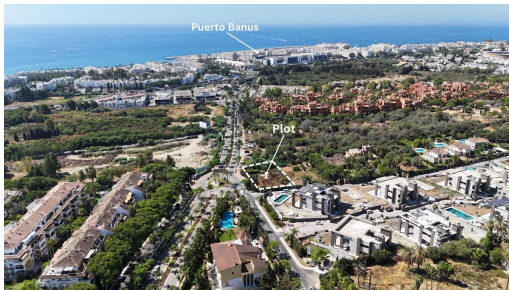

Grond te koop

Puerto Banús, Costa del Sol, Spanje

ID#: 207074

Beschrijving:

Atalaya de Rio Verde. Plot with Project and License. Walking distance to Puerto Banus. A great opportunity to buy a residential plot in the privileged location of Atalaya de Rio Verde, just next to the world famous port of Banus. A large home built over 746m2 including terraces and pool. The villa has been designed with a superb roof terrace of 88m2 for long lazy evenings of enjoyment under the Mediterranean skies. The roof terrace is acces...

• Slaapkamers: 0 | • Badkamers: 0 | • Bebouwd: 746 m² | • Oriëntatie: Zuid | • view_type: Tuin, Stedelijk

Algemeen: Airconditioning, Dicht bij de haven, Dichtbij zee, Dicht bij de stad, Koud A/C, Overdekt terras, Tuin (Prive), Warm A/C, Lift, Parkeren overdekt, Parking Meer dan één, Parkeren privé, Zwembad privé, Prive terras, Solarium, Vloerverwarming