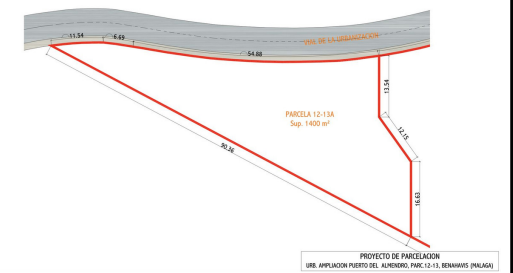

Grond te koop

Benahavís, Costa del Sol, Spanje

ID#: 207742

**Beschrijving:**

Location: Benahavis, Puerto Del Almendro, gated community - La Resina with sea views and license to build in place Spacious plot located in a privileged position, ideal for those seeking the best of both worlds: peace, tranquility, and panoramic views of the surrounding landscape, along with sea views, yet very close to all amenities. The proximity to San Pedro and Puerto Banús ensures easy and quick access to a wide range of services, shops...