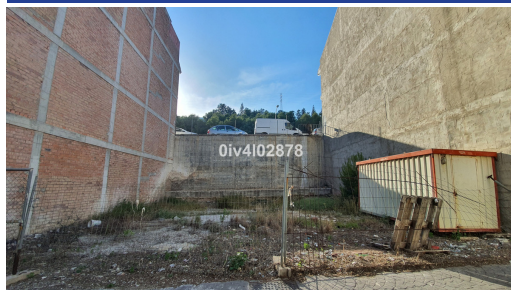

Grond te koop

Benalmadena Pueblo, Costa del Sol, Spanje

ID#: 208958

Beschrijving:

Urban plot of 108m² located in Benalmadena Pueblo, great location, higher level with sea views, close to shops restaurants and everything the charming Pueblo has to offer. Building allowance of $1,1587\text{m}^2/\text{m}^2=125,14\text{m}^2$ for the build of townhouse or apartments. Composed of Lower garage level plus 3 levels and attic level. C1 Classification=Casco. Total build area permitted subject to (planning permission) in excess of 325m², given that the plot s...

• Slaapkamers: 0 | • Badkamers: 0 | • Grond: 108 m² | • Oriëntatie: Zuidoost | • view_type: Straat

Algemeen: Dicht bij scholen, Dicht bij winkels, In de buurt van het transport

€140,000