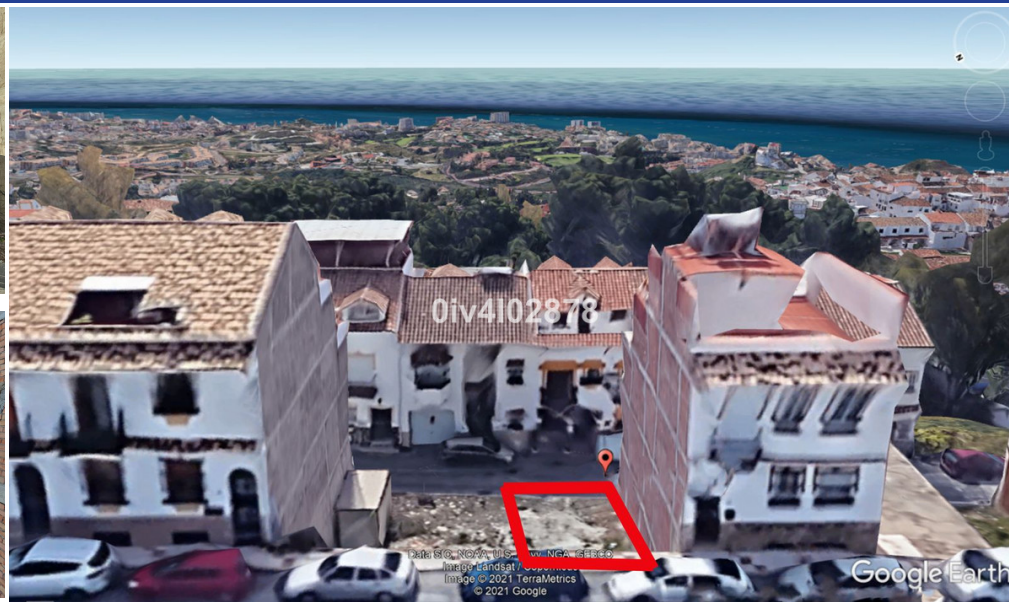

Grond te koop

Benalmadena Pueblo, Costa del Sol, Spanje

ID#: 208958

Beschrijving:

Urban plot of 108m² located in Benalmadena Pueblo, great location, higher level with sea views, close to shops restaurants and everything the charming Pueblo has to offer. Building allowance of $1,1587\text{m}^2/\text{m}^2=125,14\text{m}^2$ for the build of townhouse or apartments. Composed of Lower garage level plus 3 levels and attic level. C1 Classification=Casco. Total build area permitted subject to (planning permission) in excess of 325m², given that the plot s...

• Slaapkamers: 0 | • Badkamers: 0 | • Grond: 108 m² | • Oriëntatie: Zuidoost | • view_type: Straat

Algemeen: Dicht bij scholen, Dicht bij winkels, In de buurt van het transport

€140,000